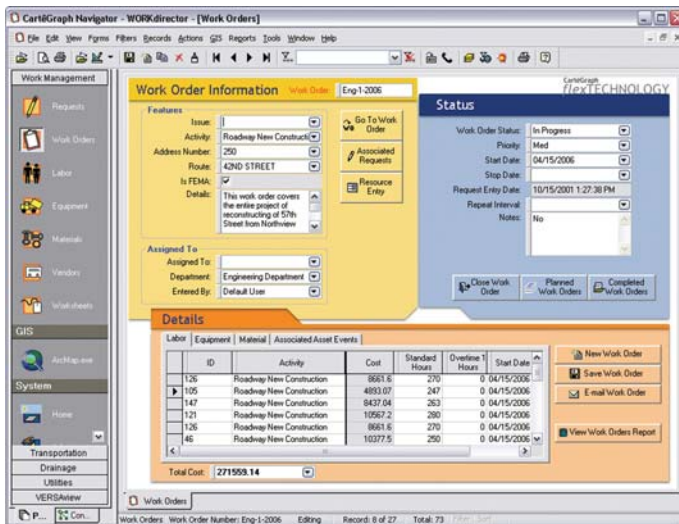

VirtualAsset Online™

THE CARTEGRAPH TOOLSET

CartêGraph asset maintenance management software provides municipal utilities with powerful tools for managing infrastructure assets, including signs, signal and lighting systems, roads and bridges, and water, sewer, and storm water facilities. Users can link asset data directly with existing GIS mapping and build new applications and form templates tailored to workflow processes.

WORKdirector tracks labor, equipment & material costs for a work order