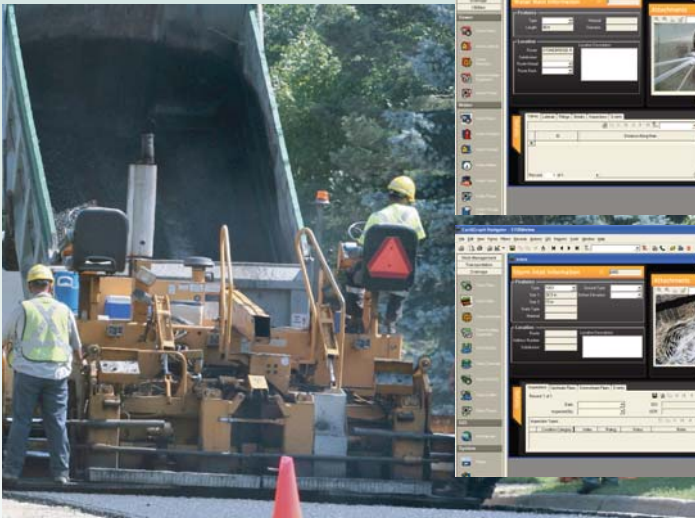

VirtualAsset Online™